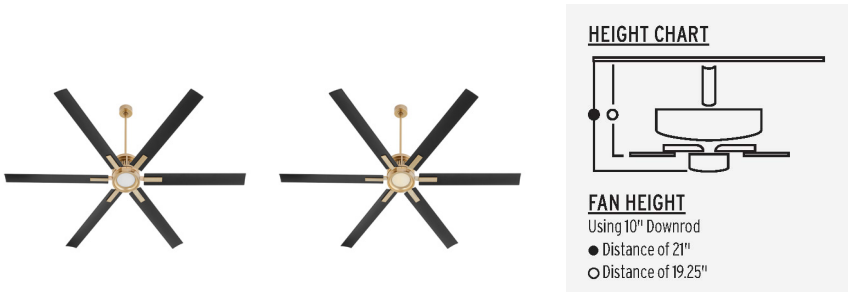

Zeus

10806-80

ZEUS 80" Fan - Aged Brass

Project: _____
 Location: _____
 Fixture Type: _____
 Catalog #: _____

DETAILS	
FINISH:	Aged Brass
MATERIAL:	Steel
BLADE FINISH:	Matte Black
LOCATION:	Damp Listed
BLADES:	6

DIMENSIONS	
BLADE SWEEP:	80"
BLADE PITCH:	11.5°
LEAD WIRE:	80.00"

MECHANICAL	
AMPS:	.05/.08/.12/.23/.39/.6
WATTS:	2.9/4.5/8.6/16.7/29.6/49.1
RPM:	20/40/60/80/100/120
POLES:	8
MOTOR:	DC-168NL
CONTROLS:	6 Speed

MOUNTING	
DOWNROD LENGTH:	10.00"
HUGGER ADAPTABLE:	No
CANOPY:	W 9.33 x H 6.08

SHIPPING	
HEIGHT:	12.00"
LENGTH:	36.75"
WIDTH:	12.25"
WEIGHT:	40.50lbs

*Fixture is dimmable when used with a dimmer switch (sold separately) when using LED bulbs, see manufacturer instructions for dimming info

ADDITIONAL FEATURES: Downrod has a 0.75" diameter

PRODUCT DETAILS:

Showstopping and dynamic, the might of the Zeus series of damp-listed fans is supported by options of 80 inch or 120 inch blades that connect to a flared cylindrical motor housing. Customizable comfort comes with 6 speeds and optional LED light kit. Choose from satin nickel, studio white, aged brass, or matte black for your outdoor patio design.